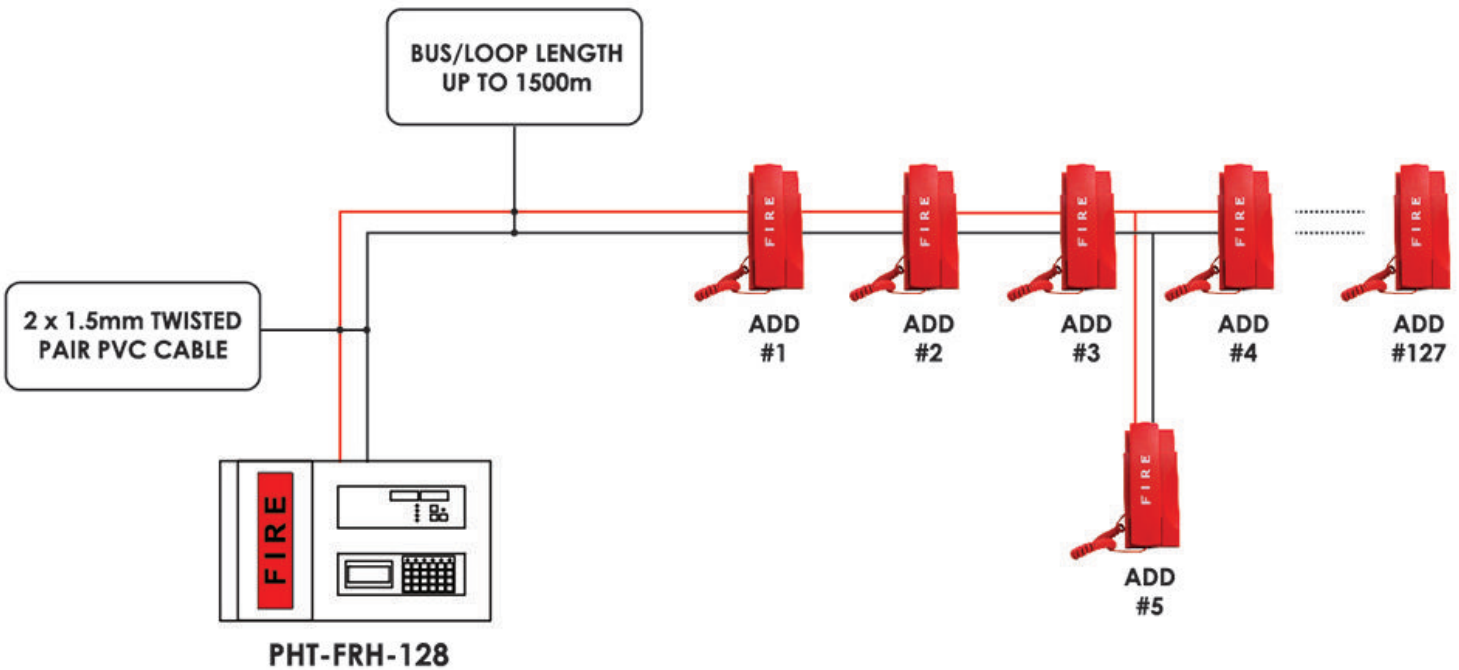

TYPICAL WIRING DIAGRAM & SIMPLE OPERATION