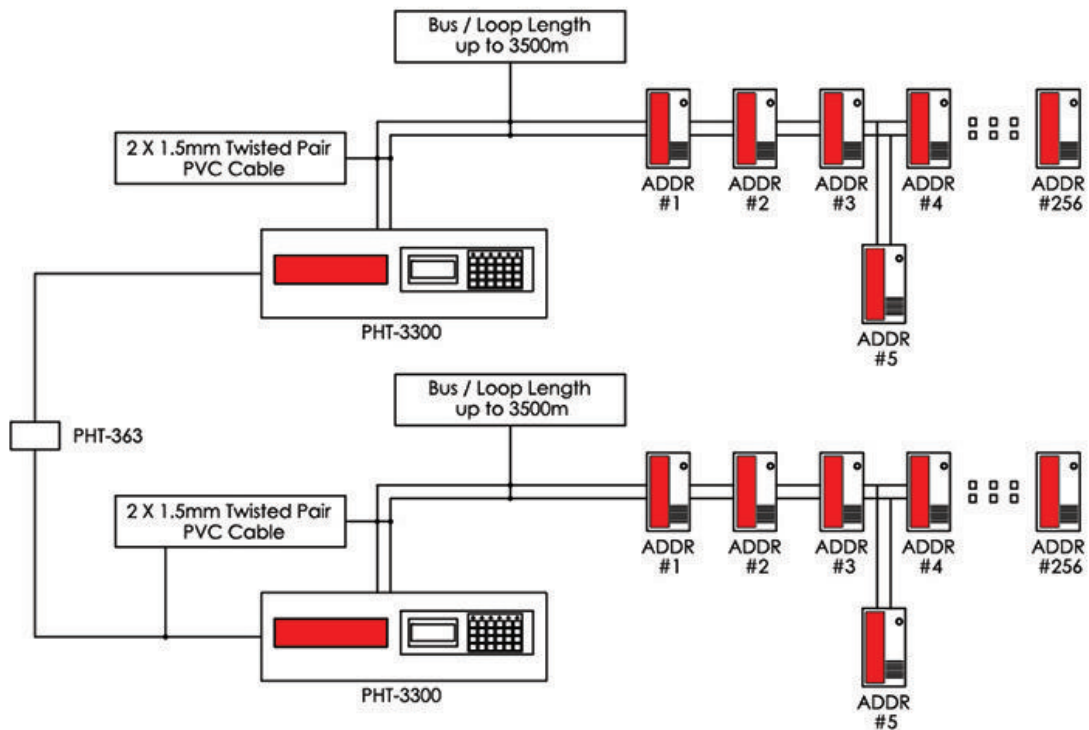

TYPICAL WIRING DIAGRAM & SIMPLE OPERATION

FIGURE 1 : WIRING DIAGRAM

Main Control Unit PHT-3300 Making a Call

- ▶ Lift the main handset
- ▶ Enter extension number and press 
- ▶ Hang up the main handset or press  to end call

Answering a Call

- ▶ The control unit will display the number of the extension that is calling
- ▶ Press  to answer
- ▶ Hang up the main handset or press  to end call

Addressable Remote Handset PHT-313

The PHT-313 is an addressable telephone handset, the address is set by an integral dipswitch.